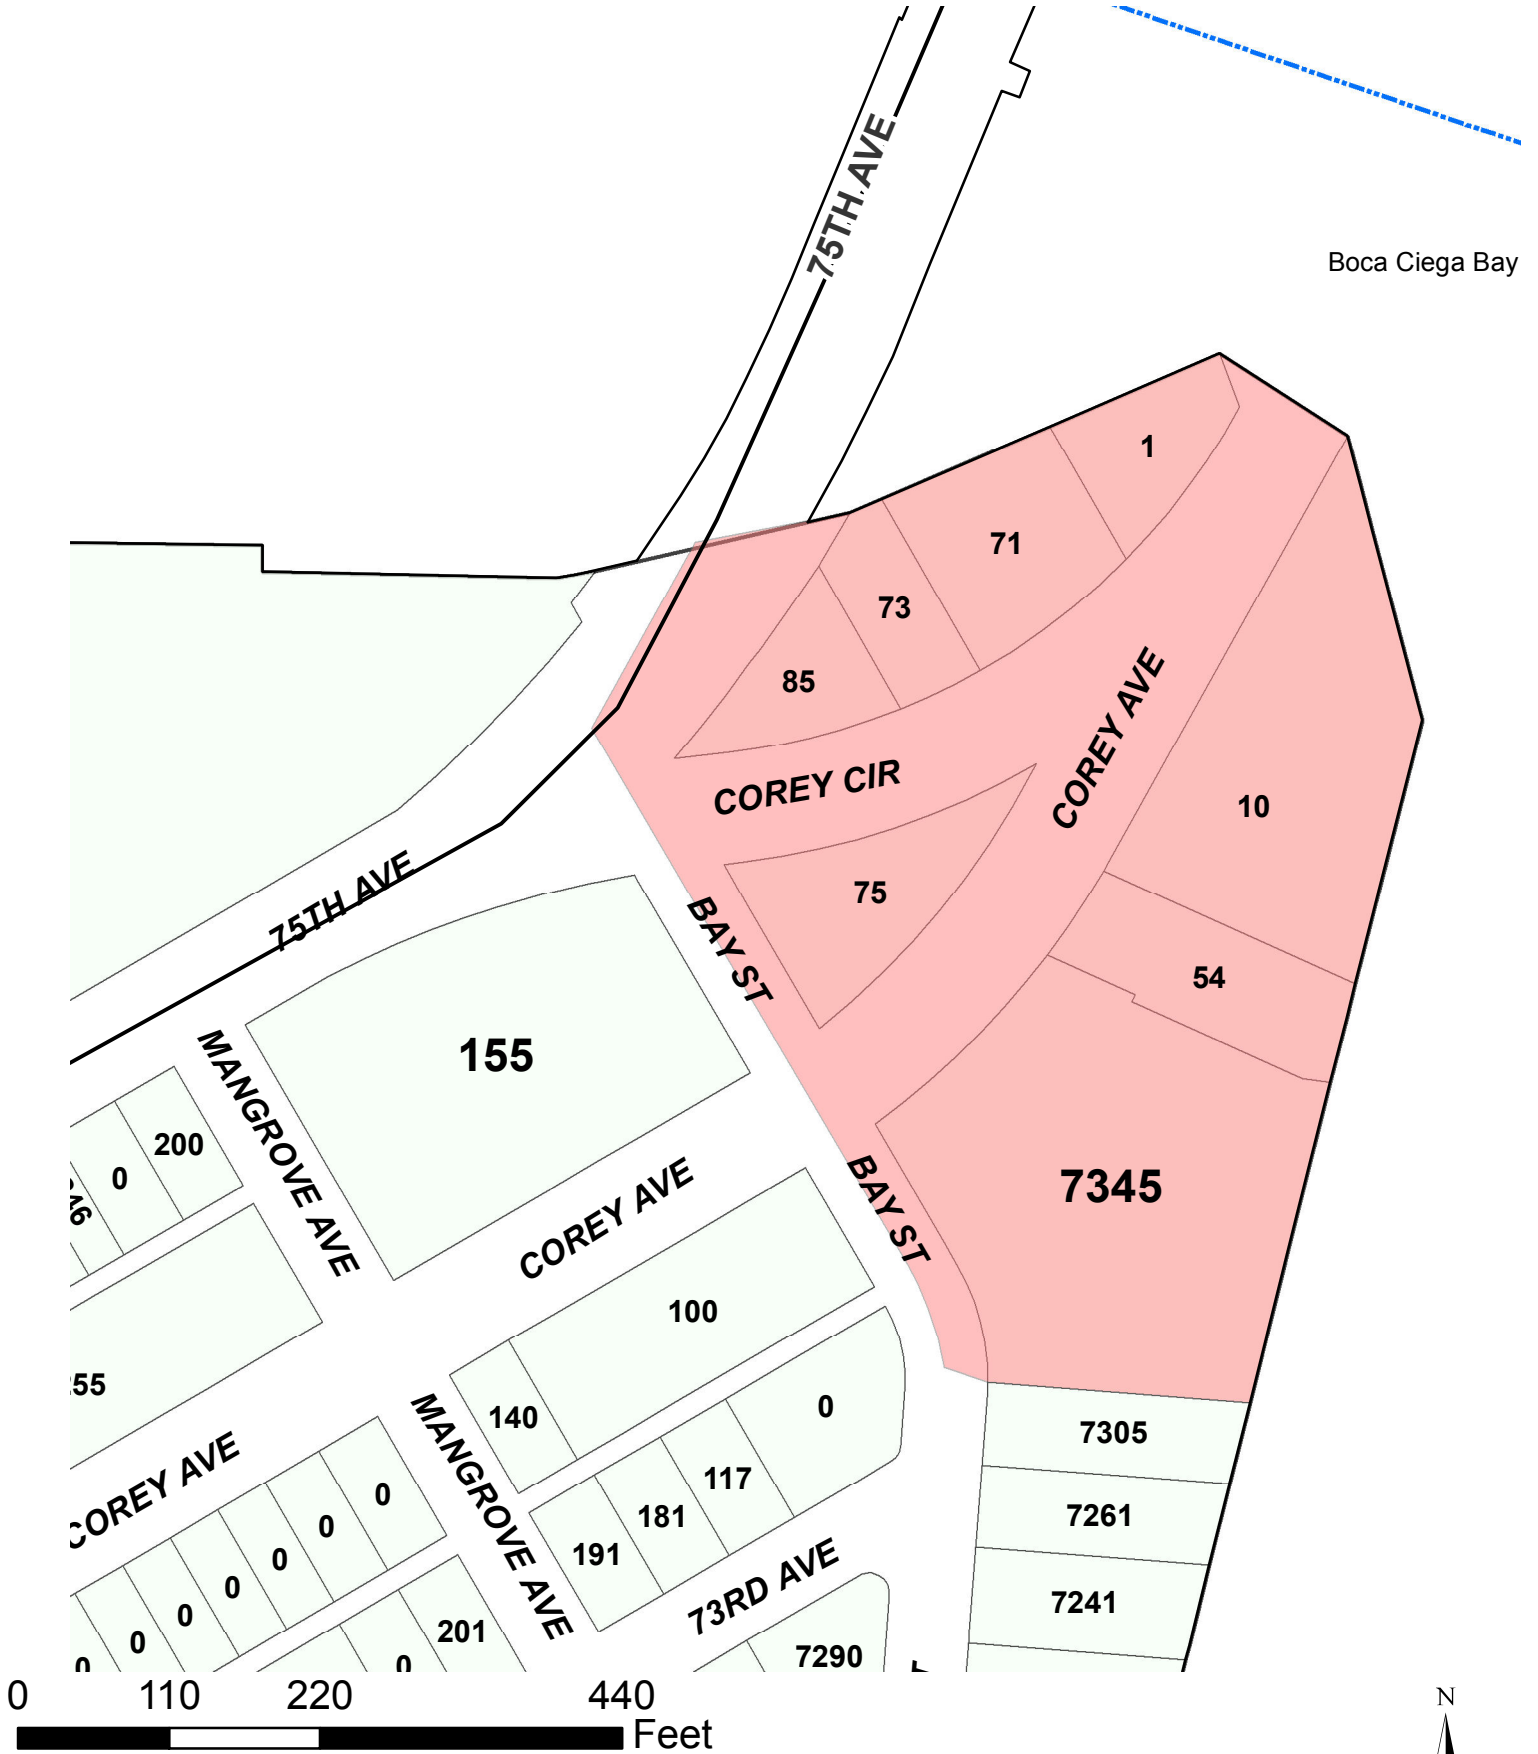

Town Center Corey Circle - TC-2

Boca Ciega Bay

0 110 220 440 Feet